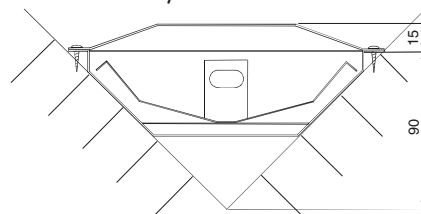

Infrarot lamp Vitae 350 - 500 - 750

for infrared warm cabins

Housing: chrome steel
 Reflector: high-gloss polished Aluminium
 Covering grille: with protective flock spray
 Choice of installation: horizontal or vertical, no ceiling suspension

Completely premounted with 3 m silicone connecting cable
 3 x 1.5 mm² and ready-made connecting plug.

MADE IN GERMANY

For a too long time looking in the emitter, your eyes can be damaged.

vertical assembly on the cabin wall

vertical assembly in the cabin corners

Do not place the radiator directly behind the back! Recommended distance between radiator and body about 50 cms.

Art.-No	Elektrical connection	Power	Radiator	Spectrum	Dimensions H/W/D [cm]	Cut-out for mounting [cm]	Weight without package	For operation with control units
94.2865	230 V N AC 50 Hz	350 W	Philips	1,4 - 10 μm IR-A,B,C	87/18,4/6,5	89 x 16,5	ca 2,5 kg	48 IR EMOTEC HIC 75 60 IR
94.2576		500 W						
94.2577		750 W						