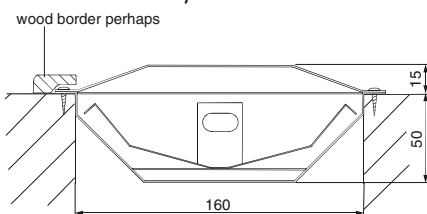

Completely premounted with 3 m silicone connecting cable
 3 x 1.5 mm² and ready-made connecting plug.

MADE IN GERMANY

For a too long time looking in the emitter, your eyes can be damaged.

vertical assembly on the cabin wall

vertical assembly in the cabin corners

Do not place the radiator directly behind the back! Recommended distance between radiator and body about 50 cms.

Art.-No	Elektrical connection	Power	Radiator	Spectrum	Dimensions H/W/D [cm]	Cut-out for mounting [cm]	Weight without package	For operation with control units
94.2865	230 V N AC 50 Hz	350 W	Philips	1,4 - 10 μm IR-A,B,C	87/18,4/6,5	89 x 16,5	ca 2,5 kg	48 IR EMOTEC HIC 75 60 IR
94.2576		500 W						
94.2577		750 W						