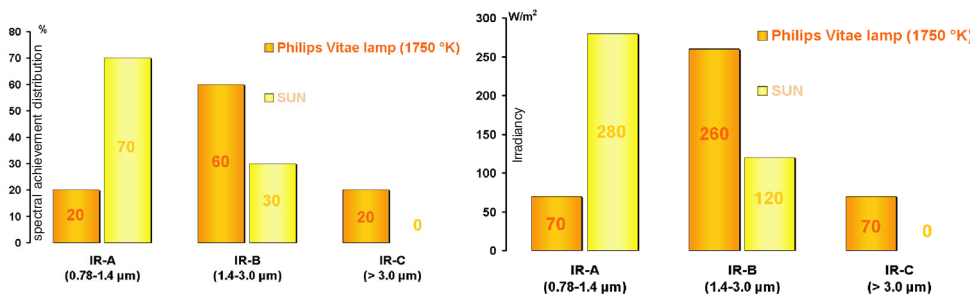

MADE IN GERMANY