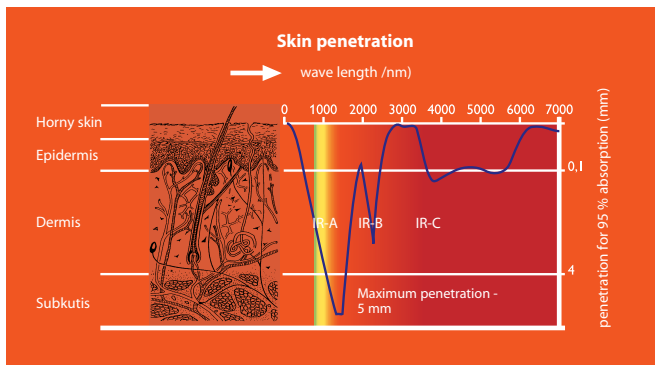

Infrarot lamp Vitae 350 - 500 - 750

for infrared warm cabins

Housing: chrome steel
 Reflector: high-gloss polished Aluminium
 Covering grille: with protective flock spray
 Choice of installation: horizontal or vertical, no ceiling suspension

Completely premounted with 3 m silicone connecting cable
 3 x 1.5 mm² and ready-made connecting plug.

MADE IN GERMANY

For a too long time looking in the emitter, your eyes can be damaged.

vertical assembly on the cabin wall